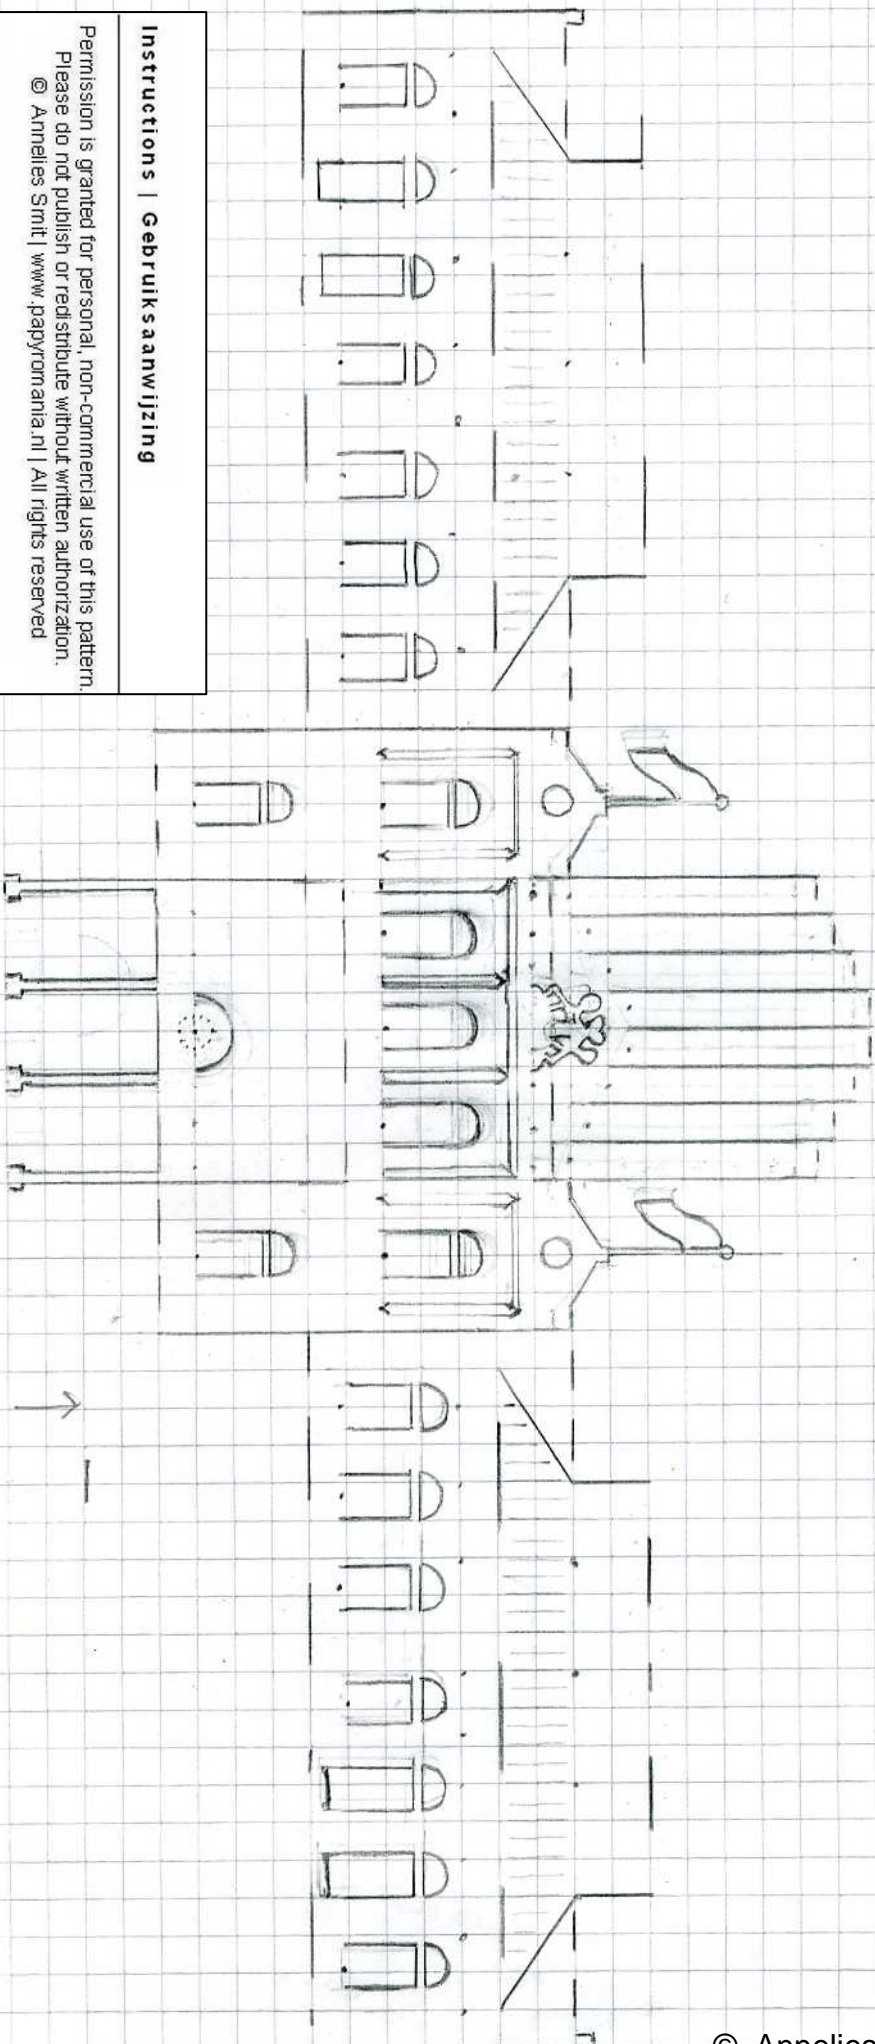

box 330

**Instructions | Gebruiksaanwijzing**

Permission is granted for personal, non-commercial use of this pattern.  
Please do not publish or redistribute without written authorization.  
© Annelies Smit | www.papynomania.nl | All rights reserved

— cut line | snijlijn

- - - valley fold line | dalvouwlijn

..... ridge fold line | bergvouwlijn